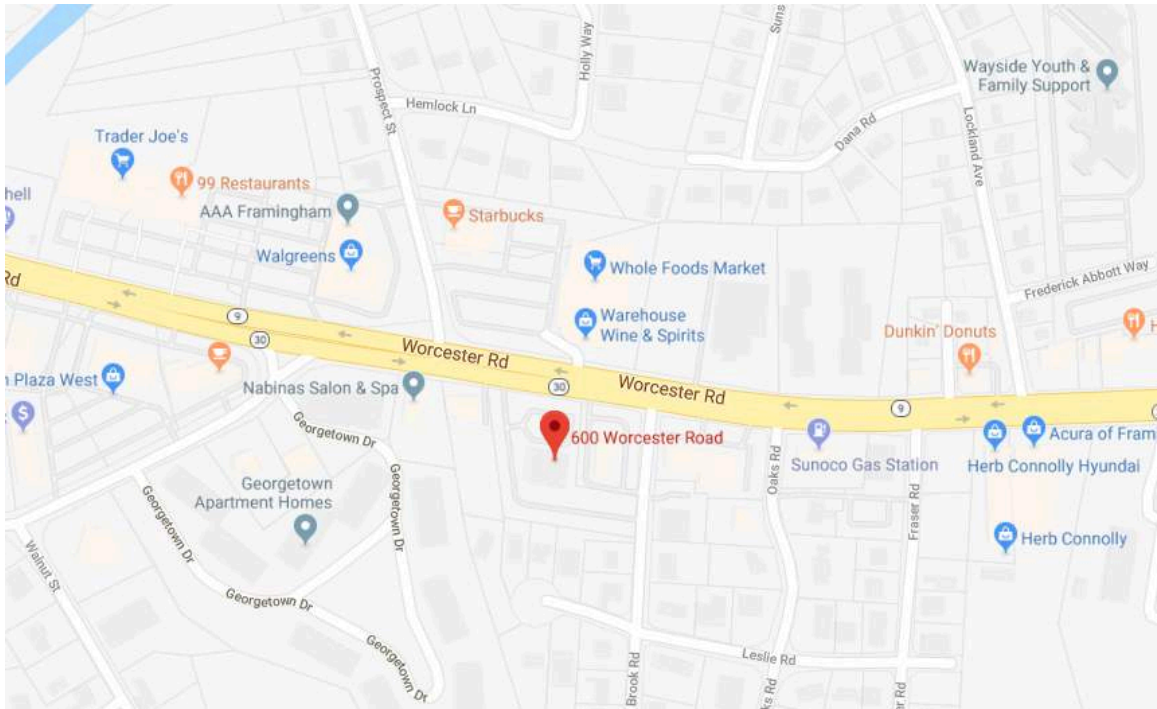

LOCATION AND DIRECTIONS

600 Worcester Rd, Suite 301, Framingham, MA 01702 ([See here](#))

(774) 421-9144 (office)

(774) 421-9244 (fax)

From the Mass Turnpike (I-90 E or W)

- Take EXIT 12 then Merge onto Worcester Rd/RT-9 E toward Framingham.
- Continue on Worcester Rd/RT-9 E for approx. 2.9 miles.
- 600 Worcester Rd will be on the right
- Come up to Suite 301 on the 3rd floor

From RT-9 W

- Make a U turn by taking the Edgell Rd exit then continuing onto MA-30 W then make a sharp left onto MA-30 E and merge back onto MA-30 E/MA-9 E/Worcester Rd via the ramp on the left to Wellesley/Boston
- Continue for 0.6 of a mile
- 600 Worcester Rd will be on the right
- Come up to Suite 301 on the 3rd floor